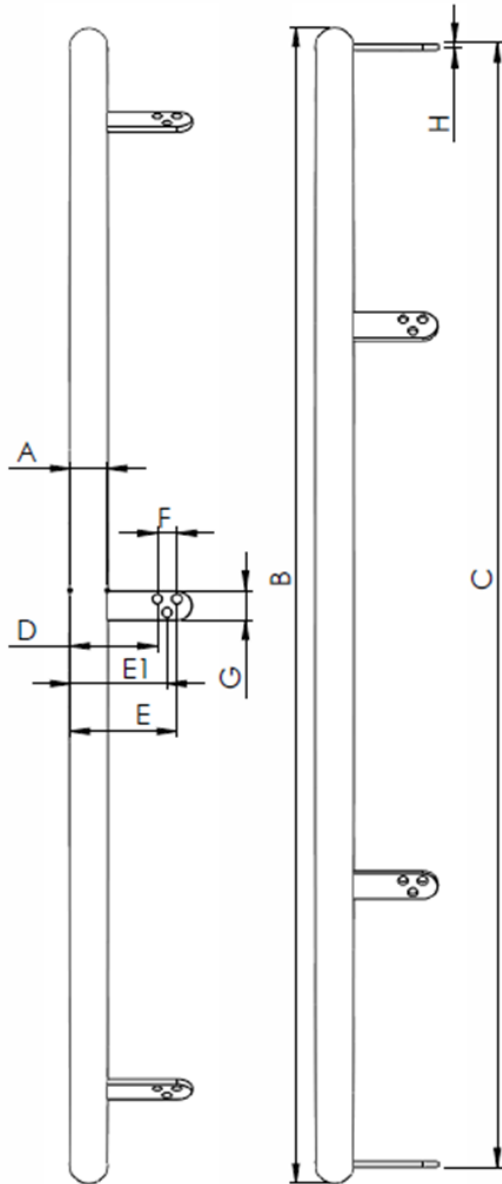

Datasheet - wooden handrims

BIG (Cross section ~ 20mm x 30mm)

Name	Size	Size acc. to ISO	Installation dimension (C)	Fixings (I)	article-number:	Remark
472er	22"	489	472mm	6 tabs	B47200 +Color code (see table below)	
515er	24"	540	515mm	6 M5 thread	BX5150 + Color code (see table below)	Softwheel 24"
S2	24"	540	516mm	6 tabs	B51600 +Color code (see table below)	
539er	25"	559	539mm	6 M5 thread	BX5390 + Color code (see table below)	Softwheel 25"
S3	25"	559	534mm	6 tabs	B53400 +Color code (see table below)	
Alesa	26"	590	565mm	6 tabs	B56500 +Color code (see table below)	

Datasheet - wooden handrims

WoodRubb (Cross section ~ 25mm x 30mm)

Name	Size	Size acc. to ISO	Installation dimension (C)	Fixings (I)	article-number:	Remark
472er	22"	489	472mm	6 tabs	P47200 +Color code (see table below)	
515er	24"	540	515mm	6 M5 thread	PX5150 + Color code (see table below)	Softwheel 24"
513er	24"	540	513mm	6 tabs	P51600 +Color code (see table below)	
539er	25"	559	539mm	6 M5 thread	PX5390 + Color code (see table below)	Softwheel 25"
S3	25"	559	534mm	6 tabs	P53400 +Color code (see table below)	
Alesa	26"	590	565mm	6 tabs	P56500 +Color code (see table below)	

The color code has to be added to the article number. (see Colours)

Datasheet - wooden handrims

General		
		LIGHT: $\varnothing \sim 20\text{mm}$ MEDIUM: $\sim 20 \times 24 \text{ mm}$ BIG : $\sim 20 \times 30 \text{ mm}$ PRIME : $\sim 25 \times 30 \text{ mm}$
A	Push rims \varnothing	
C	Installation dimension of the tab outside / outside	see table
D	Outside hand ring / center hole narrow	41mm
E	Outside hand ring / center hole wide	51mm
E1	Outside grip ring / center hole in the middle	46mm
F	Distance between holes	5 mm
G	Drilling \varnothing	5,2 mm
H	Tab width	15
I	Tab thickness	2,5
	Number of tabs	see table
Each aluminum fixing tabs have 3 holes ($\varnothing 5.2 \text{ mm}$) which allows the distance to the rim to be adjusted		