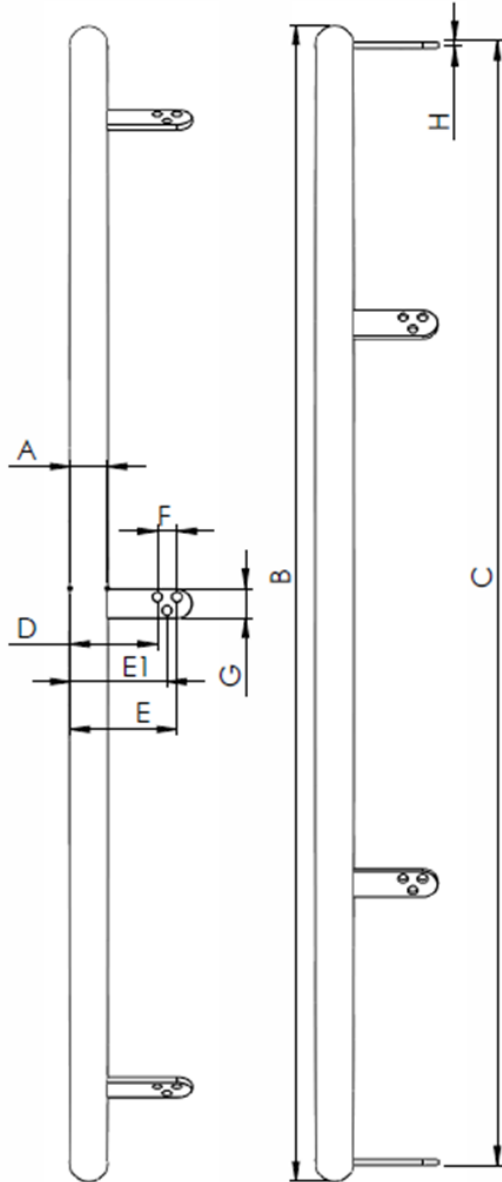

Datasheet - wooden handrims

BIG (Cross section ~ 20mm x 30mm)

Name	Size	Size acc. to ISO	Installation dimension (C)	Fixings (I)	article-number:	Remark
472er	22"	489	472mm	6 tabs	B47200 +Color code (see table below)	
515er	24"	540	515mm	6 M5 thread	BX5150 + Color code (see table below)	Softwheel 24"
S2	24"	540	516mm	6 tabs	B51600 +Color code (see table below)	
539er	25"	559	539mm	6 M5 thread	BX5390 + Color code (see table below)	Softwheel 25"
S3	25"	559	534mm	6 tabs	B53400 +Color code (see table below)	
Alesa	26"	590	565mm	6 tabs	B56500 +Color code (see table below)	

WoodRubb (Cross section ~ 25mm x 30mm)

Name	Size	Size acc. to ISO	Installation dimension (C)	Fixings (I)	article-number:	Remark
472er	22"	489	472mm	6 tabs	W47200 +Color code (see table below)	
515er	24"	540	515mm	6 M5 thread	WX5150 + Color code (see table below)	Softwheel 24"
513er	24"	540	513mm	6 tabs	W51300 +Color code (see table below)	
539er	25"	559	539mm	6 M5 thread	WX5390 + Color code (see table below)	Softwheel 25"
S3	25"	559	534mm	6 tabs	W53400 +Color code (see table below)	
Alesa	26"	590	565mm	6 tabs	W56500 +Color code (see table below)	

The color code has to be added to the article number. (see Colours)

Datasheet - wooden handrims

General		
		LIGHT: $\varnothing \sim 20\text{mm}$ MEDIUM: $\sim 20 \times 24 \text{ mm}$ BIG : $\sim 20 \times 30 \text{ mm}$ PRIME : $\sim 25 \times 30 \text{ mm}$
A	Push rims \varnothing	
C	Installation dimension of the tab outside / outside	see table
D	Outside hand ring / center hole narrow	41mm
E	Outside hand ring / center hole wide	51mm
E1	Outside grip ring / center hole in the middle	46mm
F	Distance between holes	5 mm
G	Drilling \varnothing	5,2 mm
H	Tab width	15
I	Tab thickness	2,5
	Number of tabs	see table
Each aluminum fixing tabs have 3 holes ($\varnothing 5.2 \text{ mm}$) which allows the distance to the rim to be adjusted		